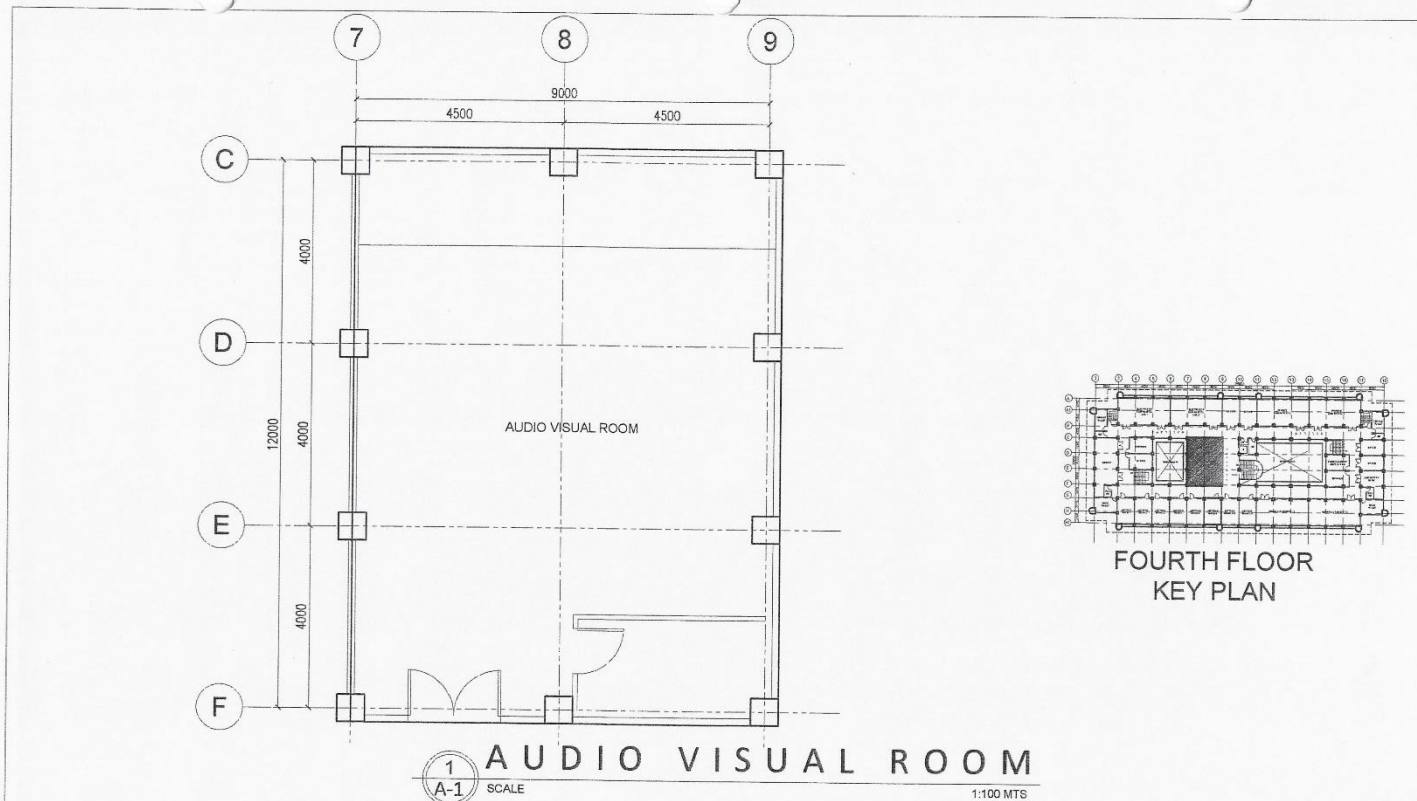

**POLYTECHNIC UNIVERSITY OF THE PHILIPPINES
COLLEGE OF ENGINEERING
COMPUTER ENGINEERING DEPARTMENT**

1 AUDIO VISUAL ROOM
A-1 SCALE 1:100 MTS

OWNER	PROJECT TITLE	PREPARED BY	SHEET CONTENTS	SHEET NO.
Republic of the Philippines POLYTECHNIC UNIVERSITY OF THE PHILIPPINES Sta. Mesa, Manila	COLLEGE OF ENGINEERING AND ARCHITECTURE BUILDING <small>LOCATION: PUP-NDC CAMPUS, STA. MESA, MANILA</small>	<i>AR. ENR. SHERWIN N. DIEVA</i> DIRECTOR PHYSICAL PLANNING AND DEVELOPMENT OFFICE	AS SHOWN CADD BY: <i>AJP</i> DATE: _____	A-1